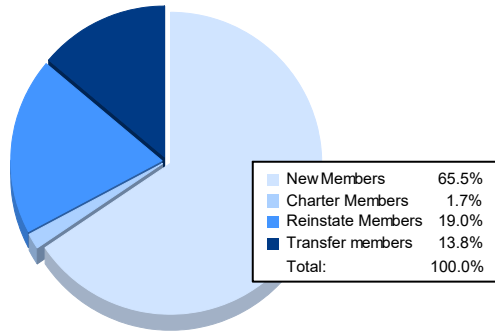

Year	New Clubs	Dropped Clubs	Gain/ Loss Clubs	New Members	Charter Members	Reinstate Members	Transfer Members	Total Member Added	Total Members Dropped	Gain/ Loss Members
2016-2017	1	3	-2	96	29	4	6	135	168	-33
2017-2018	0	0	0	67	2	6	4	79	124	-45
2018-2019	0	2	-2	53	2	4	2	61	128	-67
2019-2020	0	2	-2	78	8	13	12	111	170	-59
2020-2021	0	3	-3	38	1	11	8	58	113	-55
<b>Average</b>	<b>0</b>	<b>2</b>	<b>-2</b>	<b>66</b>	<b>8</b>	<b>8</b>	<b>6</b>	<b>89</b>	<b>141</b>	<b>-52</b>

### Membership Composition June 2021 Cumulative