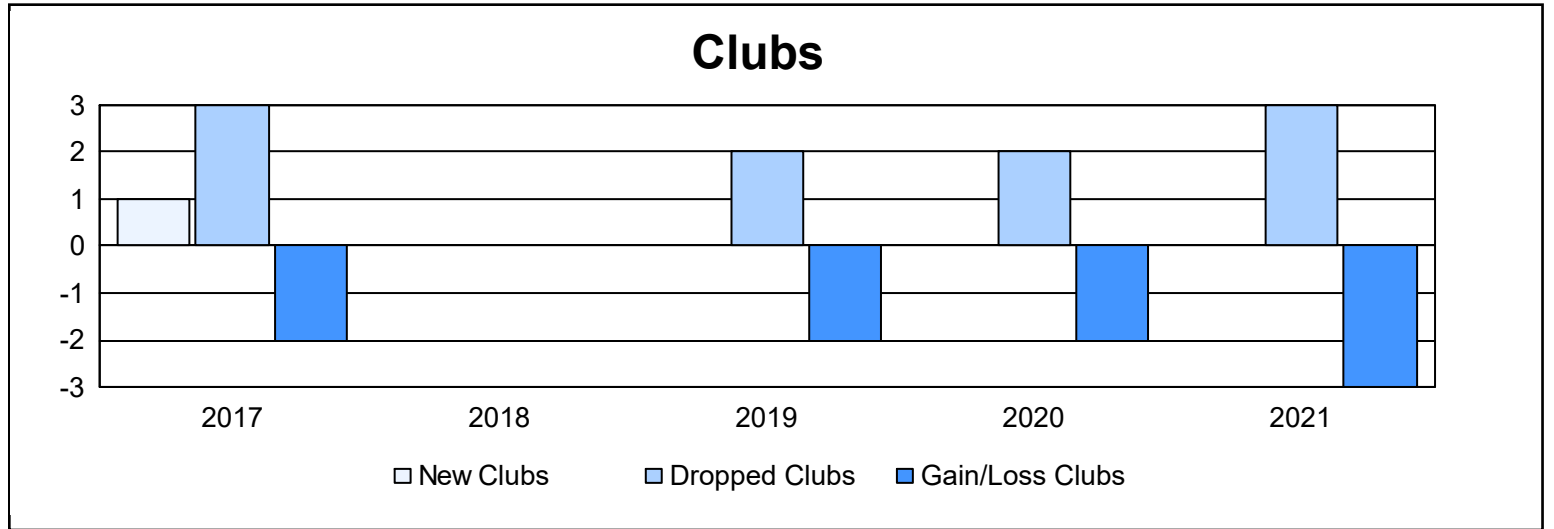

Year	New Clubs	Dropped Clubs	Gain/ Loss Clubs	New Members	Charter Members	Reinstate Members	Transfer Members	Total Member Added	Total Members Dropped	Gain/ Loss Members
2016-2017	1	3	-2	96	29	4	6	135	168	-33
2017-2018	0	0	0	67	2	6	4	79	124	-45
2018-2019	0	2	-2	53	2	4	2	61	128	-67
2019-2020	0	2	-2	78	8	13	12	111	170	-59
2020-2021	0	3	-3	38	1	11	8	58	113	-55
<b>Average</b>	<b>0</b>	<b>2</b>	<b>-2</b>	<b>66</b>	<b>8</b>	<b>8</b>	<b>6</b>	<b>89</b>	<b>141</b>	<b>-52</b>

### Membership Composition June 2021 Cumulative