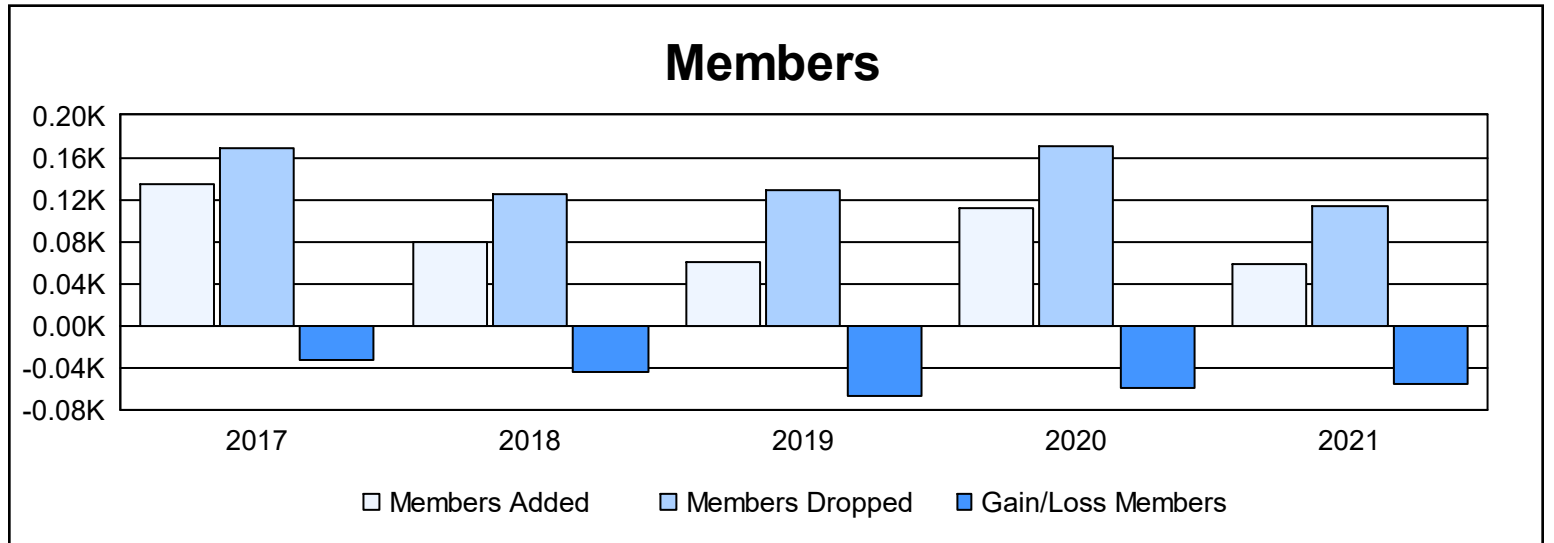

Year	New Clubs	Dropped Clubs	Gain/ Loss Clubs	New Members	Charter Members	Reinstate Members	Transfer Members	Total Member Added	Total Members Dropped	Gain/ Loss Members
2016-2017	1	3	-2	96	29	4	6	135	168	-33
2017-2018	0	0	0	67	2	6	4	79	124	-45
2018-2019	0	2	-2	53	2	4	2	61	128	-67
2019-2020	0	2	-2	78	8	13	12	111	170	-59
2020-2021	0	3	-3	38	1	11	8	58	113	-55
<b>Average</b>	<b>0</b>	<b>2</b>	<b>-2</b>	<b>66</b>	<b>8</b>	<b>8</b>	<b>6</b>	<b>89</b>	<b>141</b>	<b>-52</b>

### Membership Composition June 2021 Cumulative